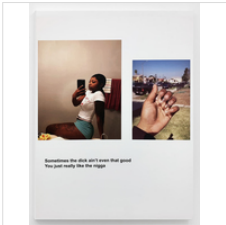

39 2/5 × 27 3/5 in
100 × 70 cm

NIKKOLOS MOHAMMED

Bouquet Hoops 8, 2020
Mixed techniques

39 2/5 × 27 3/5 in
100 × 70 cm

NIKKOLOS MOHAMMED
Bouquet Hoops 5, 2020
Mixed techniques

39 2/5 × 27 3/5 in
100 × 70 cm