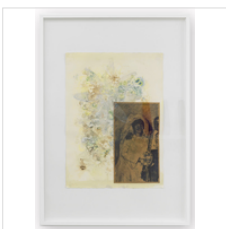

ALFONSO GONZALEZ JR

98 cents store, 2020
Enamel, oil, stucco, dirt on canvas

48 × 100 in
122 × 254 cm

ALIMA LEE

Jezebel Butterfly with Melted Wings Who Tragically Fell Down to Earth, 2020
Print

23 3/5 × 15 7/10 in
60 × 40 cm

24 4/5 × 20 9/10 in
63 × 53 cm

ALFONSO GONZALEZ JR

Sonidero, 2020
Acrylic on canvas

24 × 20 9/10 in
61 × 53 cm

ALFONSO GONZALEZ JR

Gig, 2020
Acrylic on canvas

24 × 22 2/5 in
61 × 57 cm

ALFONSO GONZALEZ JR

El Trigrillo Palma, 2020
Acrylic on canvas

26 × 21 7/10 in
66 × 55 cm

ALFONSO GONZALEZ JR

Beer run, 2020
Enamel, oil, stucco, dirt on canvas

48 × 48 in
122 × 122 cm

NIKKOLOS MOHAMMED

Bouquet Hoops 1, 2020
Mixed techniques