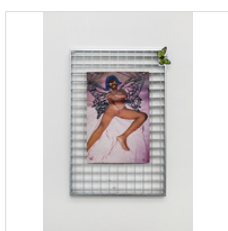

ALFONSO GONZALEZ JR

98 cents store, 2020
Enamel, oil, stucco, dirt on canvas

48 × 100 in
122 × 254 cm

ALIMA LEE

Jezebel Butterfly with Melted Wings Who Tragically Fell Down to Earth, 2020
Print

23 3/5 × 15 7/10 in
60 × 40 cm

ALIMA LEE

Untitled, 2020
Print on canvas

72 2/5 × 38 3/5 in
184 × 98 cm

ALFONSO GONZALEZ JR

Perreo, 2020
Acrylic on canvas

24 × 20 1/2 in
61 × 52 cm

ALFONSO GONZALEZ JR

Tacos, 2020
Acrylic on canvas

24 4/5 × 20 9/10 in
63 × 53 cm

ALFONSO GONZALEZ JR

Sonidero, 2020
Acrylic on canvas

24 × 20 9/10 in
61 × 53 cm

ALFONSO GONZALEZ JR

Gig, 2020
Acrylic on canvas

24 × 22 2/5 in
61 × 57 cm

ALFONSO GONZALEZ JR