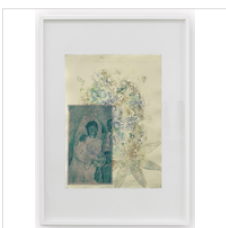

ALFONSO GONZALEZ JR

98 cents store, 2020
Enamel, oil, stucco, dirt on canvas

48 × 100 in
122 × 254 cm

ALIMA LEE

Jezebel Butterfly with Melted Wings Who Tragically Fell Down to Earth, 2020
Print

23 3/5 × 15 7/10 in
60 × 40 cm

24 4/5 × 20 9/10 in
63 × 53 cm

ALFONSO GONZALEZ JR

Sonidero, 2020
Acrylic on canvas

24 × 20 9/10 in
61 × 53 cm

ALFONSO GONZALEZ JR

Gig, 2020
Acrylic on canvas

24 × 22 2/5 in
61 × 57 cm

ALFONSO GONZALEZ JR

El Trigrillo Palma, 2020
Acrylic on canvas

26 × 21 7/10 in
66 × 55 cm

ALFONSO GONZALEZ JR

Beer run, 2020
Enamel, oil, stucco, dirt on canvas

48 × 48 in
122 × 122 cm

NIKKOLOS MOHAMMED

Bouquet Hoops 1, 2020
Mixed techniques

39 2/5 × 27 3/5 in
100 × 70 cm

NIKKOLOS MOHAMMED

Bouquet Hoops 8, 2020
Mixed techniques

39 2/5 × 27 3/5 in
100 × 70 cm

NIKKOLOS MOHAMMED
Bouquet Hoops 5, 2020
Mixed techniques

39 2/5 × 27 3/5 in
100 × 70 cm